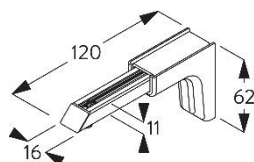

Universal Smart Fix Brackets – Metropole Colours

We are pleased to advise that we now stock our Universal Smart Fix brackets SG 11154 / 11155 / 11156 in all the Metropole colours (excluding Chrome).

These brackets are ideal for when maximum flexibility is required with projections up to 200mm.

SG 11154

SG 11155

SG 11156

The SG 11155 (150mm) and SG 11156 (200mm) Universal Smart Fix Brackets are also a versatile solution for double systems to accommodate layered curtains. These brackets can accommodate two metropoles, or a metropole combined with a standard Silent Gliss curtain track.

As pictured above, Metropole systems attach using the standard ceiling fix plate SG 6151. Standard curtain tracks attach using a twist clamp. Double systems are fitted with the extension arm channel facing downwards to accommodate the 2nd fixing track. Our technical documents are in the process of being updated, in the meantime for more information contact Silent Gliss.