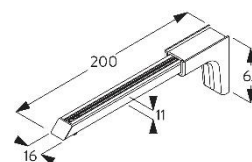

Universal Smart Fix Brackets – Metropole Colours

We are pleased to advise that we now stock our Universal Smart Fix brackets SG 11154 / 11155 / 11156 in all the Metropole colours (excluding Chrome).

These brackets are ideal for when maximum flexibility is required with projections up to 200mm.

SG 11154

SG 11155

SG 11156

The SG 11155 (150mm) and SG 11156 (200mm) Universal Smart Fix Brackets are also a versatile solution for double systems to accommodate layered curtains. These brackets can accommodate two metropoles, or a metropole combined with a standard Silent Gliss curtain track.

As pictured above, Metropole systems attach using the standard ceiling fix plate SG 6151. Standard curtain tracks attach using a twist clamp. Double systems are fitted with the extension arm channel facing downwards to accommodate the 2nd fixing track. Our technical documents are in the process of being updated, in the meantime for more information contact Silent Gliss.