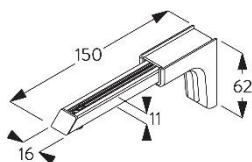

Universal Smart Fix Brackets – Metropole Colours

We are pleased to advise that we now stock our Universal Smart Fix brackets SG 11154 / 11155 / 11156 in all the Metropole colours (excluding Chrome).

These brackets are ideal for when maximum flexibility is required with projections up to 200mm.

SG 11154

SG 11155

SG 11156

The SG 11155 (150mm) and SG 11156 (200mm) Universal Smart Fix Brackets are also a versatile solution for double systems to accommodate layered curtains. These brackets can accommodate two metropoles, or a metropole combined with a standard Silent Gliss curtain track.

As pictured above, Metropole systems attach using the standard ceiling fix plate SG 6151. Standard curtain tracks attach using a twist clamp. Double systems are fitted with the extension arm channel facing downwards to accommodate the 2nd fixing track. Our technical documents are in the process of being updated, in the meantime for more information contact Silent Gliss.